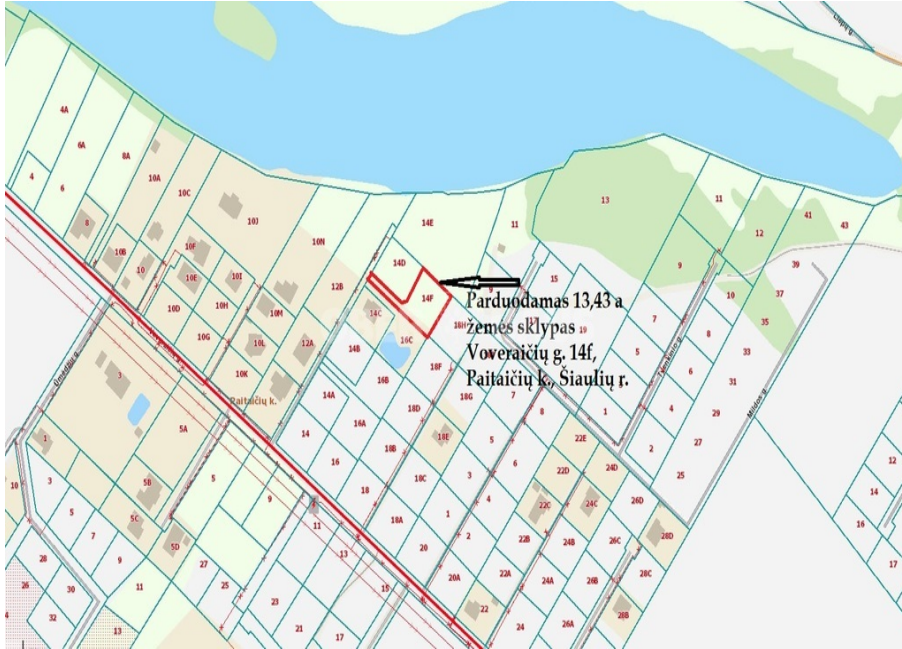

Šiaulių r. sav., Paitaičių k., Voveraičių g.

11 000 €

LAND FOR SALE

Renata Soltanienė
Real estate expert